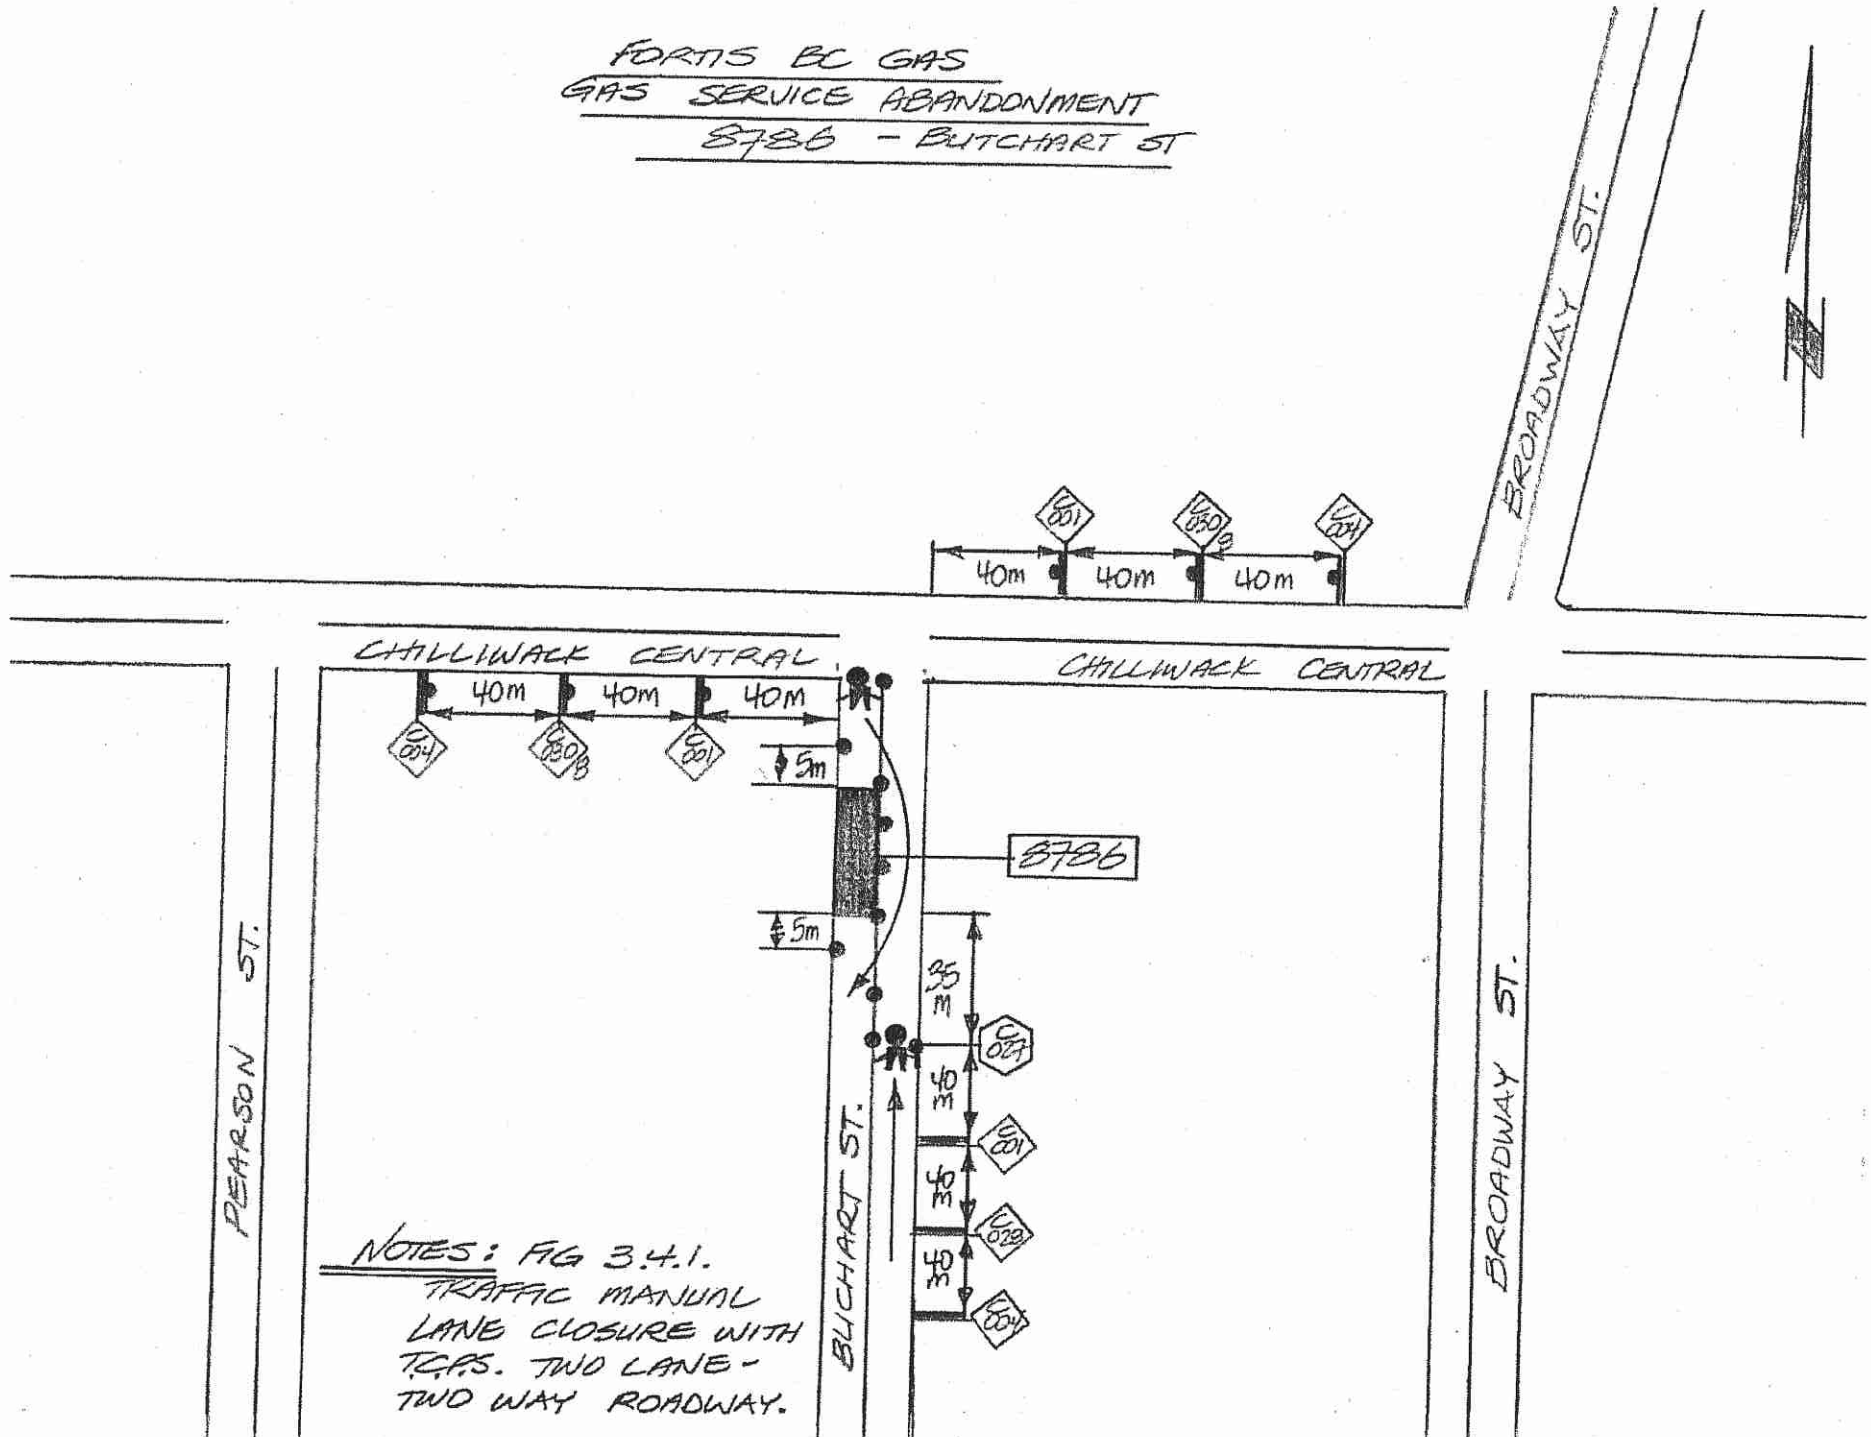

4110269917

Nearest Intersection: Butchart St and Chilliwack Central Rd.
Distance from lot to intersection is 48 meters (29 degrees West of North).
View Scale: 1:1000

8786 Butchart St, Chilliwack

Order #: 30934880 Prem #: 10071266 City Limits: Chilliwack

X: 1296559001.00 Y: 469094682.00

2017/06/26

FORTIS BC GAS
GAS SERVICE ABANDONMENT
8786 - BUTCHART ST

NOTES: FIG 3.4.1.
 TRAFFIC MANUAL
 LANE CLOSURE WITH
 TRAPS. TWO LANE -
 TWO WAY ROADWAY.